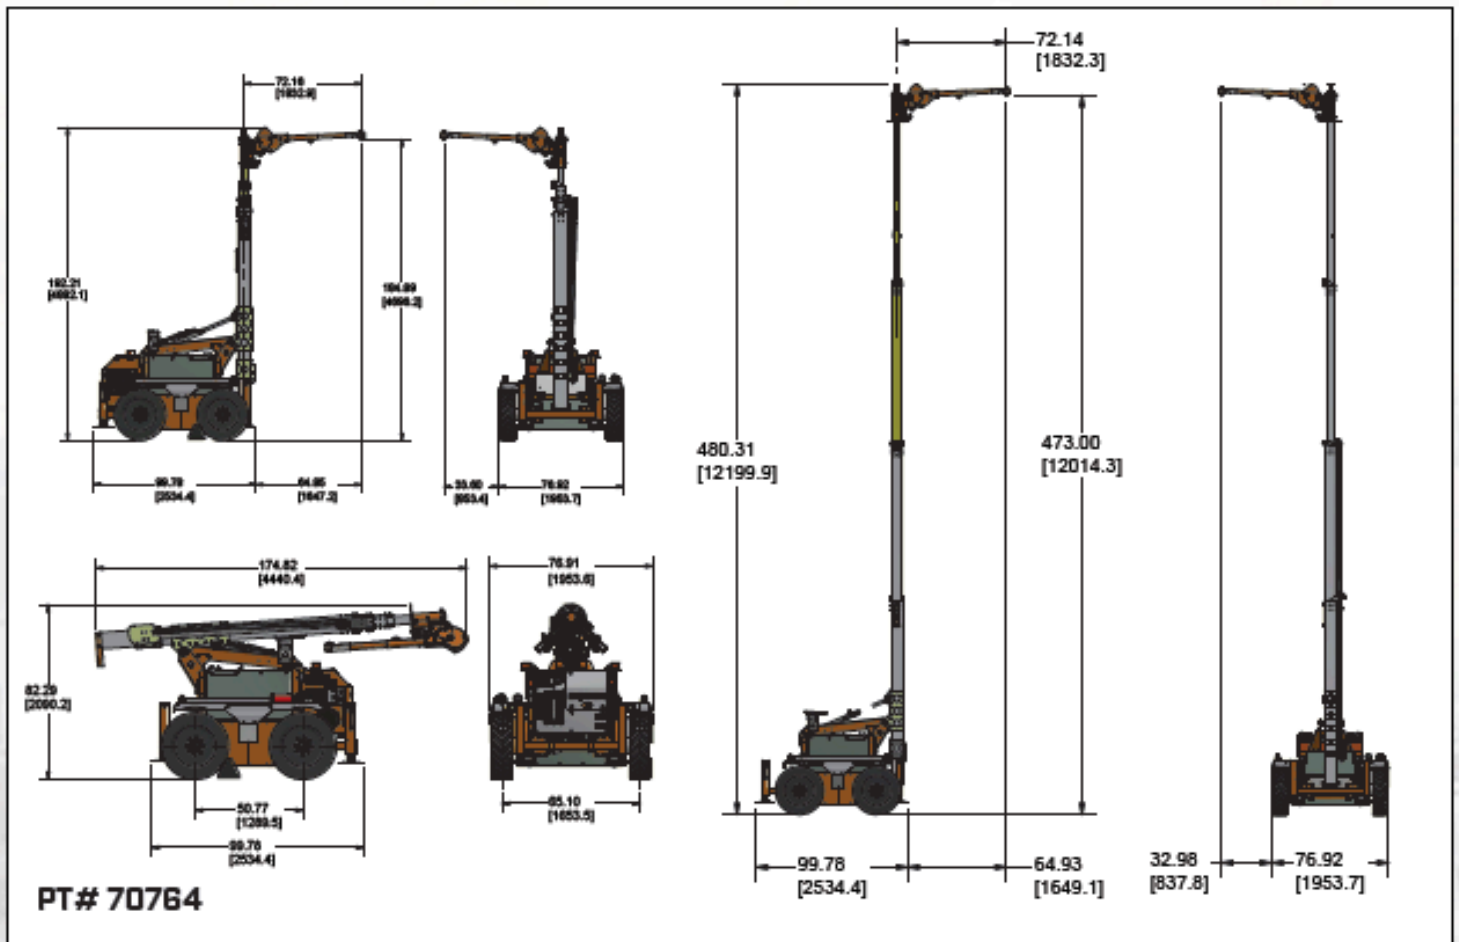

Exosphere All-Terrain Fall Protection Anchor System

The All-Terrain 4x4 Exosphere Anchor system is a self-contained hydraulic system that is operated via wireless (or wired) remote control. Driving, setup and anchor height adjustment is all carried out with a simple to follow remote control.

	Part #	Max Anchor Height	Anchor Points	Description	Price
Gasoline Fueled	70929	28'	2	Exosphere Anchor System, 4x4 All Terrain Gasoline (24')	
	70764	42'	2 - 4	Exosphere Anchor System, 4x4 All Terrain Gasoline (38')	
Propane Fueled	70936	28'	2	Exosphere Anchor System, 4x4 All Terrain Propane (24')	
	70924	42'	2 - 4	Exosphere Anchor System, 4x4 All Terrain Propane (38')	

OTHER HEIGHTS AVAILABLE. CONTACT OUR OFFICE.

Confined Space Rescue Kit PT# 71210

The Confined Space Rescue Kit allows workers to be tied off from the ground up while working in confined spaces. This kit can be used to enter confined spaces as low as 80ft.

Foldable Arms PT#71291

All standard Exosphere All Terrain 4x4 packages come equipped with the foldable arms for easy and quick set up. Each arm has 6 positions.