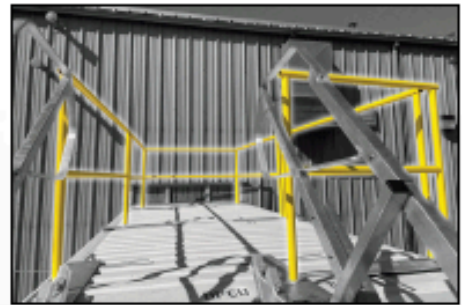

Tuff-Guard hand railing system is a versatile product that can adapt to a variety of applications, eg: fall protection along roof edges and safe movement on inclined roofs.

The lightweight construction and interchangeable design of components allows for a wider range of uses and applications.