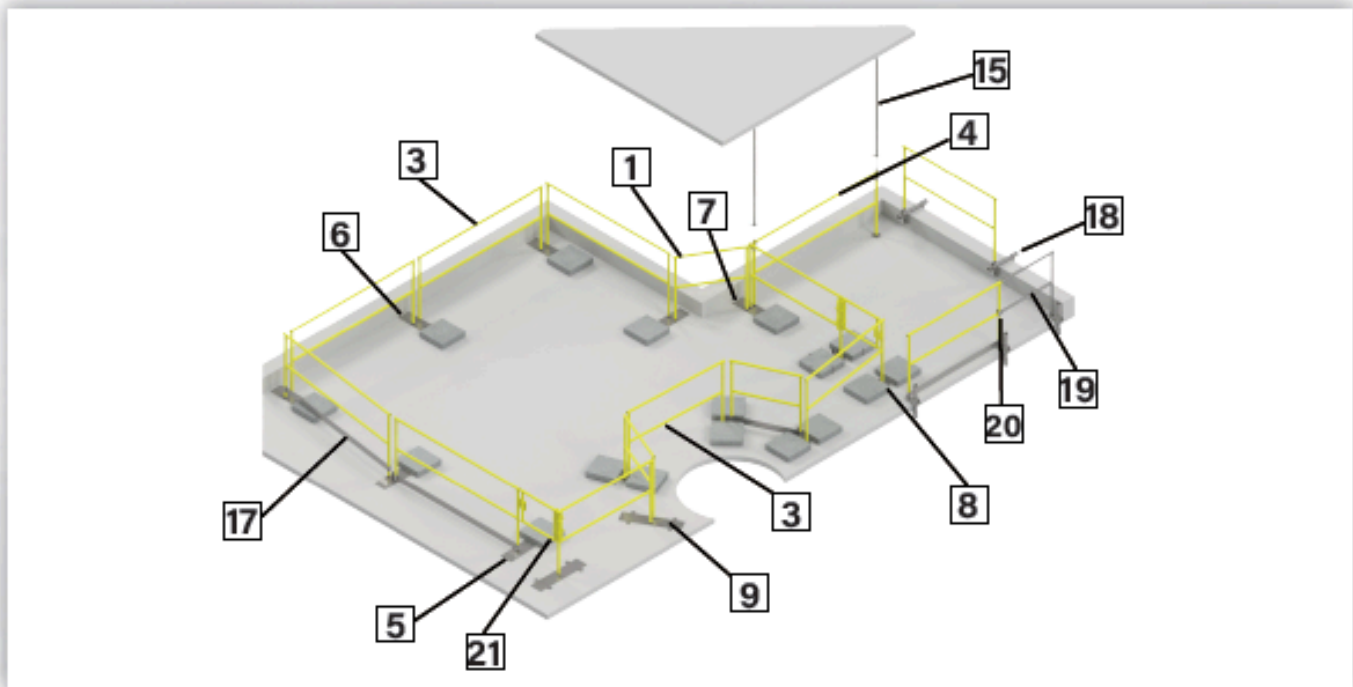

Tuff-Guard hand railing system is a versatile product that can adapt to a variety of applications, eg: fall protection along roof edges and safe movement on inclined roofs.

The lightweight construction and interchangeable design of components allows for a wider range of uses and applications.

Base, Single Offset	Base, Double Offset	Base, Triple Offset	Base, Single Centre
5 	6 	7 	8 
PT# 71117	PT# 71118	PT# 71119	PT# 71120

Base, Double Centre	Base, Triple Centre	Joint Pin	Base, Plate
9 	10 	11 	12 
PT# 71121	PT# 71122	PT# 71123	PT# 71125

Gate, 28" Self Close
21 
PT# 71105 - Galvanized
PT# 71106 - Yellow
PT# 71107 - Custom Colour

Transportation Rack PT# 141557

Maximum units per track:
 8' (18 lengths) - 150'
 6' (8 lengths) - 50'
 4' (4 lengths) - 18'
 16 bases