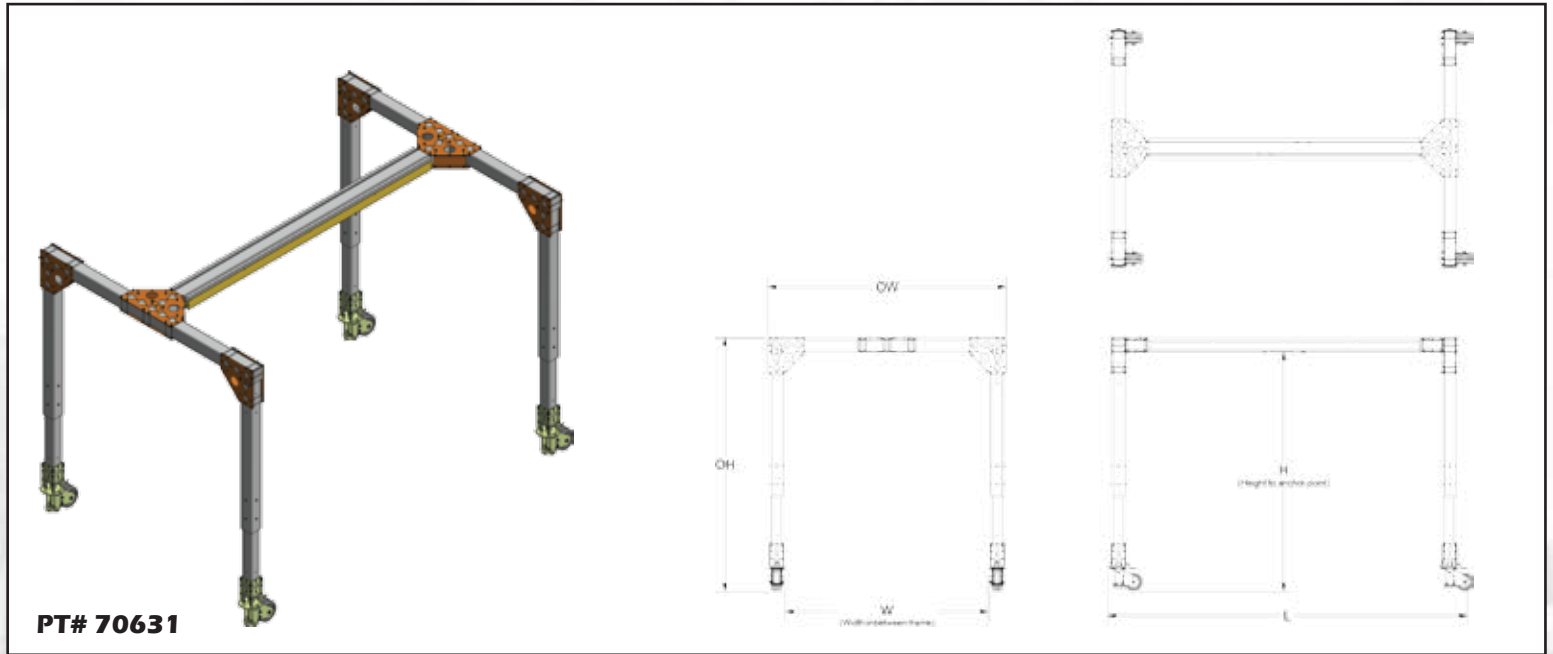

Stay safe and be free

TUFF BUILT
PRODUCTS INC.

A-Frames and Quad Frames

Features

- Lightweight
- Easy, fast setup time
- Energy absorbing design

Category 10

A- Frames

The A-Frame allows you to place overhead anchor points where you need them in your work place. The A-Frame systems roll over equipment/structures requiring access to provide ground-up fall protection for your elevated work activities.

| Part # | Model | W | H | OH | L | OW | Wheels | Price |
|--------|---------------------------|------|------|------|------|------|---------------|-------|
| 70777 | A-Frame, 19W-23H-1R-1A-RM | 234" | 277" | 286" | 196" | 252" | Rubber Molden | |
| 70778 | A-Frame, 17W-20H-2R-2A-RM | 211" | 240" | 252" | 196" | 230" | Rubber Molden | |
| 70787 | A-Frame, 20W-23H-2R-2A-RM | 240" | 276" | 287" | 196" | 263" | Rubber Molden | |

Quad Frames

The Quad Frames allow you to place overhead anchor points where you need them. Quad Frame systems roll over equipment/ structures requiring access providing ground up fall protection for your elevated work activities.

| Part # | Model | W | H | OH | L | OW | Wheels | Price |
|--------|------------------------------|------|------|------|------|------|---------------|-------|
| 70631 | Quad-Frame, 11W-13H-2R-2A-RM | 134" | 158" | 168" | 238" | 229" | Rubber Molden | |
| 70763 | Quad-Frame, 11W-13H-2R-2A-RM | 134" | 158" | 168" | 478" | 158" | Rubber Molden | |
| 70779 | Quad-Frame, 17W-27H-2R-2A-RM | 207" | 312" | 322" | 342" | 230" | Rubber Molden | |