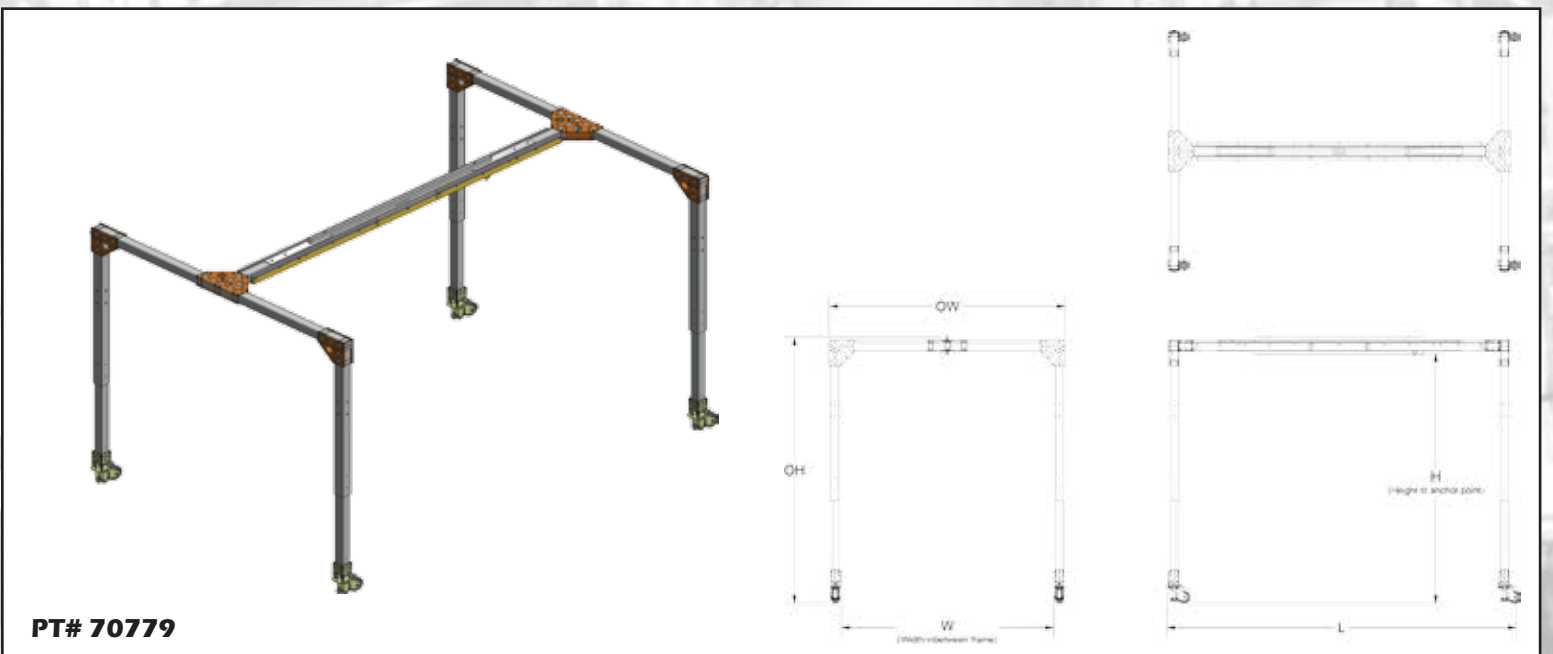

Stay safe and be free

TUFF BUILT
PRODUCTS INC.

A-Frames and Quad Frames

Features

- Lightweight
- Easy, fast setup time
- Energy absorbing design

Category 10

A- Frames

The A-Frame allows you to place overhead anchor points where you need them in your work place. The A-Frame systems roll over equipment/structures requiring access to provide ground-up fall protection for your elevated work activities.

| Part # | Model | W | H | OH | L | OW | Wheels | Price |
|--------|---------------------------|------|------|------|------|------|---------------|-------|
| 70777 | A-Frame, 19W-23H-1R-1A-RM | 234" | 277" | 286" | 196" | 252" | Rubber Molden | |
| 70778 | A-Frame, 17W-20H-2R-2A-RM | 211" | 240" | 252" | 196" | 230" | Rubber Molden | |
| 70787 | A-Frame, 20W-23H-2R-2A-RM | 240" | 276" | 287" | 196" | 263" | Rubber Molden | |

Quad Frames

The Quad Frames allow you to place overhead anchor points where you need them. Quad Frame systems roll over equipment/ structures requiring access providing ground up fall protection for your elevated work activities.

| Part # | Model | W | H | OH | L | OW | Wheels | Price |
|--------|------------------------------|------|------|------|------|------|---------------|-------|
| 70631 | Quad-Frame, 11W-13H-2R-2A-RM | 134" | 158" | 168" | 238" | 229" | Rubber Molden | |
| 70763 | Quad-Frame, 11W-13H-2R-2A-RM | 134" | 158" | 168" | 478" | 158" | Rubber Molden | |
| 70779 | Quad-Frame, 17W-27H-2R-2A-RM | 207" | 312" | 322" | 342" | 230" | Rubber Molden | |