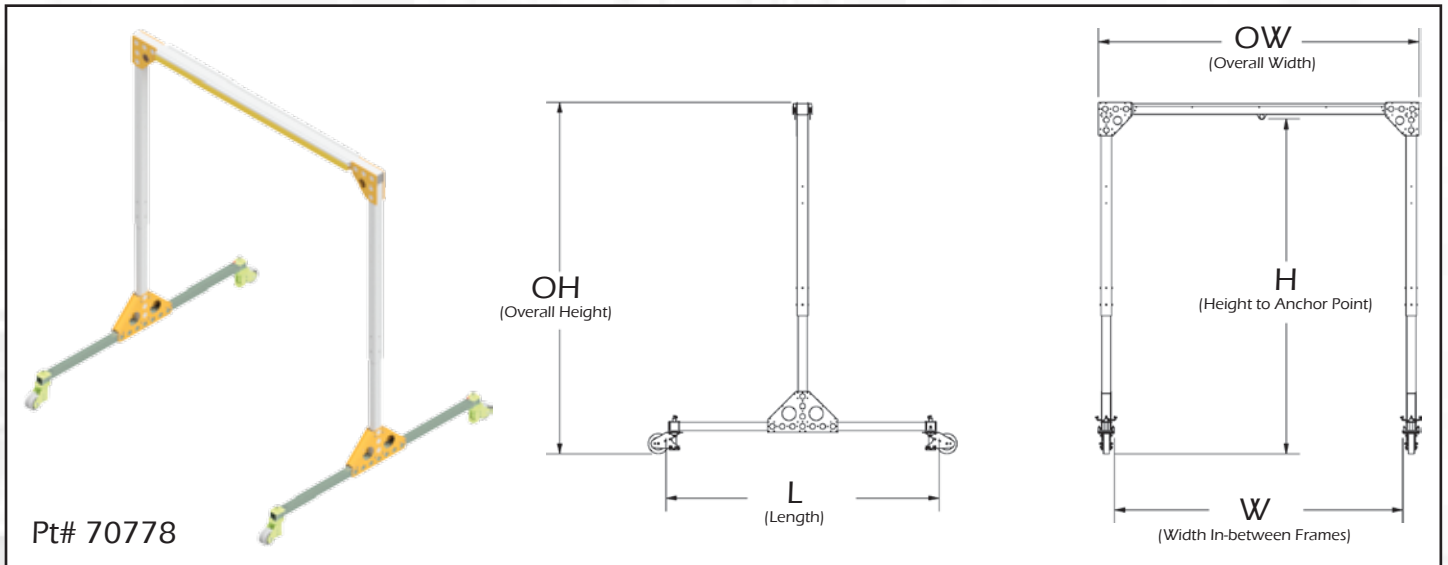

Stay safe and be free

TUFF BUILT
PRODUCTS INC.

A-Frames and Quad Frames

Features

- Lightweight
- Easy, fast setup time
- Energy absorbing design

Category 10

A- Frames

The A-Frame allows you to place overhead anchor points where you need them in your work place. The A-Frame systems roll over equipment/structures requiring access to provide ground-up fall protection for your elevated work activities.

| Part # | Model | W | H | OH | L | OW | Wheels | Price |
|--------|---------------------------|------|------|------|------|------|---------------|-------|
| 70777 | A-Frame, 19W-23H-1R-1A-RM | 234" | 277" | 286" | 196" | 252" | Rubber Molden | |
| 70778 | A-Frame, 17W-20H-2R-2A-RM | 211" | 240" | 252" | 196" | 230" | Rubber Molden | |
| 70787 | A-Frame, 20W-23H-2R-2A-RM | 240" | 276" | 287" | 196" | 263" | Rubber Molden | |

Quad Frames

The Quad Frames allow you to place overhead anchor points where you need them. Quad Frame systems roll over equipment/ structures requiring access providing ground up fall protection for your elevated work activities.

| Part # | Model | W | H | OH | L | OW | Wheels | Price |
|--------|------------------------------|------|------|------|------|------|---------------|-------|
| 70631 | Quad-Frame, 11W-13H-2R-2A-RM | 134" | 158" | 168" | 238" | 229" | Rubber Molden | |
| 70763 | Quad-Frame, 11W-13H-2R-2A-RM | 134" | 158" | 168" | 478" | 158" | Rubber Molden | |
| 70779 | Quad-Frame, 17W-27H-2R-2A-RM | 207" | 312" | 322" | 342" | 230" | Rubber Molden | |