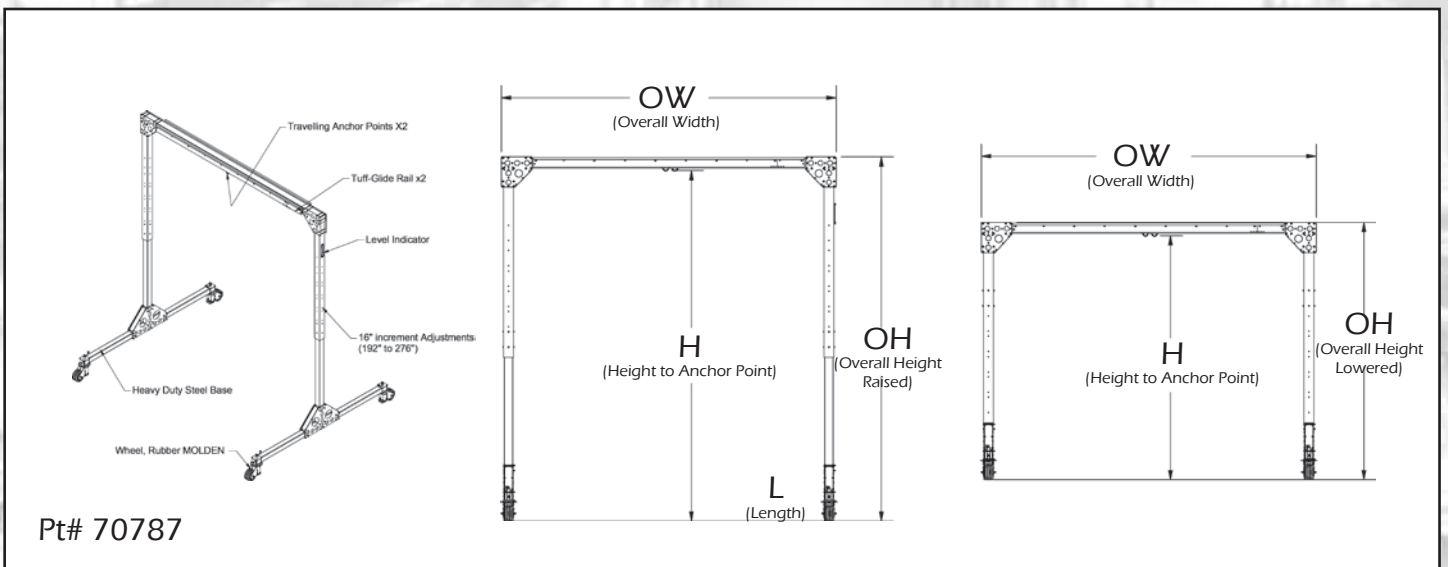

Stay safe and be free

TUFF BUILT
PRODUCTS INC.

A-Frames and Quad Frames

Features

- Lightweight
- Easy, fast setup time
- Energy absorbing design

Category 10

A- Frames

The A-Frame allows you to place overhead anchor points where you need them in your work place. The A-Frame systems roll over equipment/structures requiring access to provide ground-up fall protection for your elevated work activities.

| Part # | Model | W | H | OH | L | OW | Wheels | Price |
|--------|---------------------------|------|------|------|------|------|---------------|-------|
| 70777 | A-Frame, 19W-23H-1R-1A-RM | 234" | 277" | 286" | 196" | 252" | Rubber Molden | |
| 70778 | A-Frame, 17W-20H-2R-2A-RM | 211" | 240" | 252" | 196" | 230" | Rubber Molden | |
| 70787 | A-Frame, 20W-23H-2R-2A-RM | 240" | 276" | 287" | 196" | 263" | Rubber Molden | |

Quad Frames

The Quad Frames allow you to place overhead anchor points where you need them. Quad Frame systems roll over equipment/ structures requiring access providing ground up fall protection for your elevated work activities.

| Part # | Model | W | H | OH | L | OW | Wheels | Price |
|--------|------------------------------|------|------|------|------|------|---------------|-------|
| 70631 | Quad-Frame, 11W-13H-2R-2A-RM | 134" | 158" | 168" | 238" | 229" | Rubber Molden | |
| 70763 | Quad-Frame, 11W-13H-2R-2A-RM | 134" | 158" | 168" | 478" | 158" | Rubber Molden | |
| 70779 | Quad-Frame, 17W-27H-2R-2A-RM | 207" | 312" | 322" | 342" | 230" | Rubber Molden | |