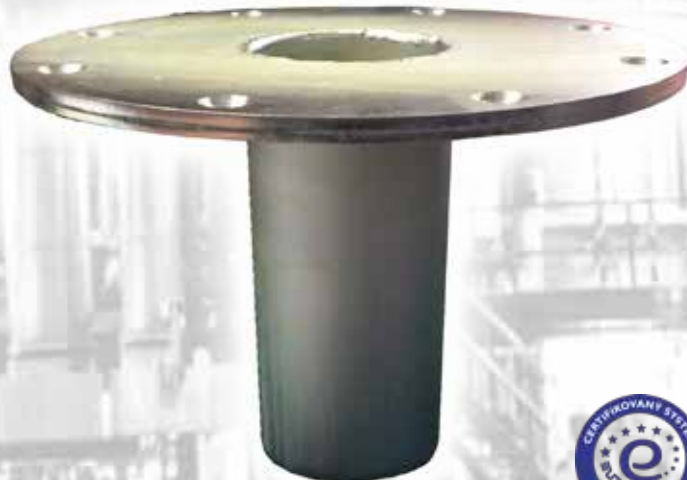

Stay safe and be free

TUFF BUILT

PRODUCTS INC.

Permanent Bases

Features

- Lightweight
- Easy, fast setup time
- Energy absorbing design

Category 6

Tuff Built's Pro-Series Permanent davit bases are designed for permanent installations at locations where repeated or frequent use is required. Permanent bases are available in a variety of designs, finishes, and materials to meet your specific requirements.

Custom Permanent Bases can be designed to meet your specific application requirements. Please call us for more information.

Flush Mount Floor Bases

Base Type	Material	Finish	Part #	Weight	Price
Base, Core Mount	Mild Steel	CS-500	30062	6.5lbs(2.9kgs)	
	Mild Steel	Hot Dip Galvanized	30061	6.5lbs(2.9kgs)	
	304 SS	Sandblasted	30063	7.8lbs(3.5kgs)	
	316 SS	Sandblasted	30064	7.8lbs(3.5kgs)	

Base Type	Material	Finish	Part #	Weight	Price
Base, Flush Mount (Existing Concrete)	Mild Steel	CS-500	30021	17.1lbs(7.8kgs)	
	Mild Steel	Hot Dip Galvanized	30018	17.1lbs(7.8kgs)	
	304 SS	Sandblasted	30022	18.7lbs(8.5kgs)	
	316 SS	Sandblasted	30038	18.7lbs(8.5kgs)	

Base Type	Material	Finish	Part #	Weight	Price
Base, Flush Floor Mount (Fresh Concrete)	Mild Steel	CS-500	30023	18.5lbs(8.4kgs)	
	Mild Steel	Hot Dip Galvanized	30043	18.5lbs(8.4kgs)	
	304 SS	Sandblasted	30024	20.1lbs(9.2kgs)	
	316 SS	Sandblasted	30039	20.1lbs(9.2kgs)	