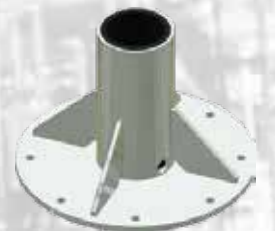

Floor Mount Bases

Base Type	Material	Finish	Part #	Weight	Price
Base, Floor Mount	Mild Steel	CS-500	30031	19.8lbs(8.9kgs)	
	Mild Steel	Hot Dip Galvanized	30048	19.8lbs(8.9kgs)	
	304 SS	Sandblasted	30030	21.8lbs(9.9kgs)	
	316 SS	Sandblasted	30047	21.8lbs(9.9kgs)