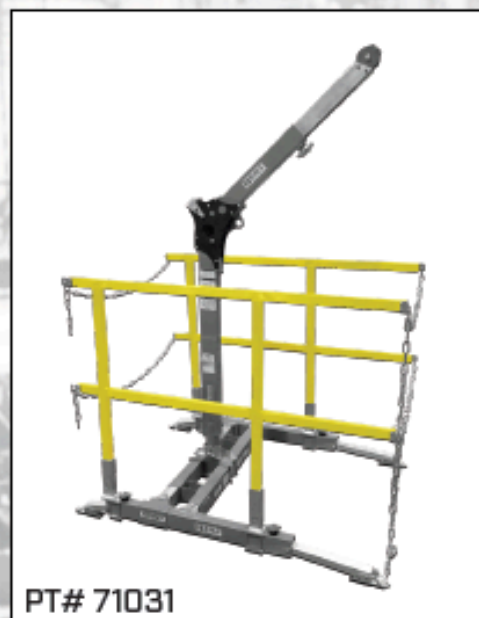

Pro-Series portable davit bases allow for easy set up and use at multiple location with no need for permanent installations. Various designs are available, including free standing, counterweighted, clamp-on, or vehicle mounted systems.

Hitch Mount Base

Counterweight Base

Part #	Description	Weight	Price
30525	Pro-3 Base, Hitch Mount w/leveling legs	65 lbs (29.5kgs)	
30526	Pro-3 Base, Counterweight Rack System	150lbs (68.2kgs)	
*All portable bases must be used with Pro-3 Davits			
Add-Ons:			
30528	Counterweight Wheel Kit	48lbs (21.8kgs)	
30354	Hitch Adapter/Extension	4 lbs (1.8kgs)	
30477	Rail Clamp-on	28 lbs (12.7kgs)	

Pro-3 Base, Portable

Part #	Description	Weight	Price
30070	Pro-3 Base, Portable Base	61 lbs (27.7kgs)	
Add-Ons:			
78032	Guardrail Kit (Aluminium)	40 lbs (18.0kgs)	
71031	Guardrail Kit (Powder Coated Yellow)	40 lbs (18.0kgs)	

Pro-3 Flange Bases

PT# 30181

PT# 30189

Part #	Description	Weight	Price
30181	Pro-3 Base, Bolt-On Flange	63 lbs (28.6kgs)	
30189	Pro-3 Base, External Tank Collar	67 lbs (30.0kgs)	
*All Portable Bases must be used with Pro-3 Davits.			