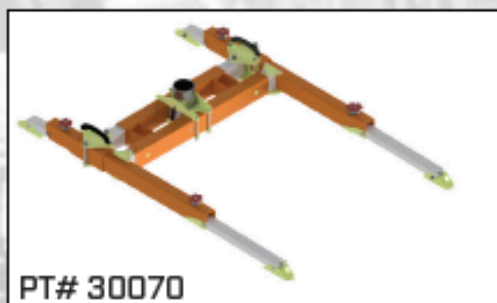

Pro-Series portable davit bases allow for easy set up and use at multiple location with no need for permanent installations. Various designs are available, including free standing, counterweighted, clamp-on, or vehicle mounted systems.

Hitch Mount Base

Counterweight Base

Part #	Description	Weight	Price
30525	Pro-3 Base, Hitch Mount w/leveling legs	65 lbs (29.5kgs)	
30526	Pro-3 Base, Counterweight Rack System	150lbs (68.2kgs)	
*All portable bases must be used with Pro-3 Davits			
Add-Ons:			
30528	Counterweight Wheel Kit	48lbs (21.8kgs)	
30354	Hitch Adapter/Extension	4 lbs (1.8kgs)	
30477	Rail Clamp-on	28 lbs (12.7kgs)	

Pro-3 Base, Portable

Part #	Description	Weight	Price
30070	Pro-3 Base, Portable Base	61 lbs (27.7kgs)	
Add-Ons:			
78032	Guardrail Kit (Aluminium)	40 lbs (18.0kgs)	
71031	Guardrail Kit (Powder Coated Yellow)	40 lbs (18.0kgs)	

Pro-3 Flange Bases

PT# 30181

PT# 30189

Part #	Description	Weight	Price
30181	Pro-3 Base, Bolt-On Flange	63 lbs (28.6kgs)	
30189	Pro-3 Base, External Tank Collar	67 lbs (30.0kgs)	
*All Portable Bases must be used with Pro-3 Davits.			