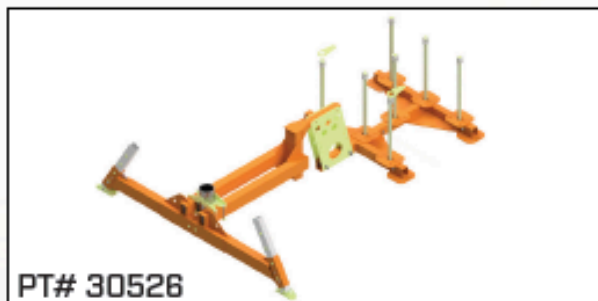

Pro-Series portable davit bases allow for easy set up and use at multiple location with no need for permanent installations. Various designs are available, including free standing, counterweighted, clamp-on, or vehicle mounted systems.

Hitch Mount Base

Counterweight Base

Part #	Description	Weight	Price
30525	Pro-3 Base, Hitch Mount w/leveling legs	65 lbs (29.5kgs)	
30526	Pro-3 Base, Counterweight Rack System	150lbs (68.2kgs)	
*All portable bases must be used with Pro-3 Davits			
Add-Ons:			
30528	Counterweight Wheel Kit	48lbs (21.8kgs)	
30354	Hitch Adapter/Extension	4 lbs (1.8kgs)	
30477	Rail Clamp-on	28 lbs (12.7kgs)	

Pro-3 Base, Portable

Part #	Description	Weight	Price
30070	Pro-3 Base, Portable Base	61 lbs (27.7kgs)	
Add-Ons:			
78032	Guardrail Kit (Aluminium)	40 lbs (18.0kgs)	
71031	Guardrail Kit (Powder Coated Yellow)	40 lbs (18.0kgs)	

Pro-3 Flange Bases

PT# 30181

PT# 30189

Part #	Description	Weight	Price
30181	Pro-3 Base, Bolt-On Flange	63 lbs (28.6kgs)	
30189	Pro-3 Base, External Tank Collar	67 lbs (30.0kgs)	
*All Portable Bases must be used with Pro-3 Davits.			