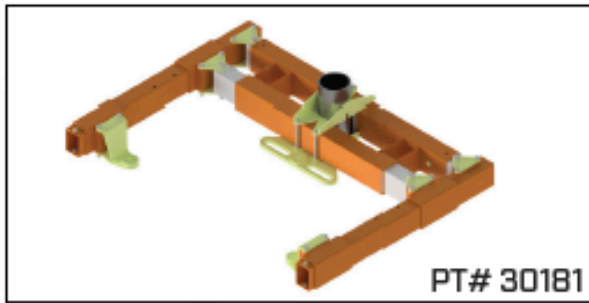

Pro-Series portable davit bases allow for easy set up and use at multiple location with no need for permanent installations. Various designs are available, including free standing, counterweighted, clamp-on, or vehicle mounted systems.

Hitch Mount Base

Counterweight Base

Part #	Description	Weight	Price
30525	Pro-3 Base, Hitch Mount w/leveling legs	65 lbs (29.5kgs)	
30526	Pro-3 Base, Counterweight Rack System	150lbs (68.2kgs)	
*All portable bases must be used with Pro-3 Davits			
Add-Ons:			
30528	Counterweight Wheel Kit	48lbs (21.8kgs)	
30354	Hitch Adapter/Extension	4 lbs (1.8kgs)	
30477	Rail Clamp-on	28 lbs (12.7kgs)	

Pro-3 Base, Portable

Part #	Description	Weight	Price
30070	Pro-3 Base, Portable Base	61 lbs (27.7kgs)	
Add-Ons:			
78032	Guardrail Kit (Aluminium)	40 lbs (18.0kgs)	
71031	Guardrail Kit (Powder Coated Yellow)	40 lbs (18.0kgs)	

Pro-3 Flange Bases

PT# 30181

PT# 30189

Part #	Description	Weight	Price
30181	Pro-3 Base, Bolt-On Flange	63 lbs (28.6kgs)	
30189	Pro-3 Base, External Tank Collar	67 lbs (30.0kgs)	
*All Portable Bases must be used with Pro-3 Davits.			