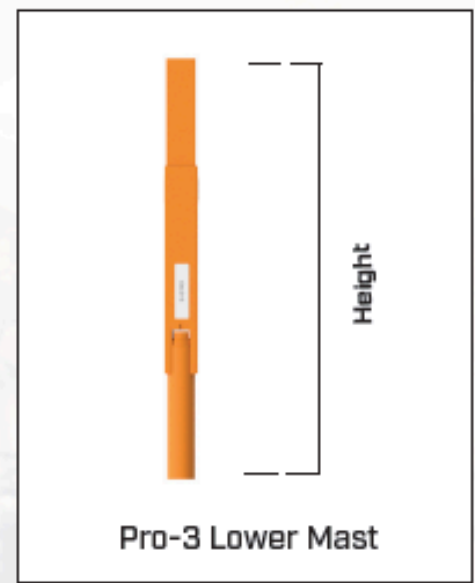

Pro-3 Series davits have a unique modular design that allows the davit to be light weight, yet high in strength. Designed with an integrated, easy to set fall brake system and the ability to mount mechanical devices front and rear.

Part #	Model	Reach	Height	Winch/SRL Mount	Weight	Price
30104	Pro-3 Davit, Upper Mast	19.50' (50cm) to 29.00" (74cm)	46" (117cm) to 55.75" (142cm)	Rear/Front	21lbs (9.5kgs)	
30105	Pro-3 Davit, Upper Mast		58" (147cm) to 66.75" (170cm)	Rear/Front	25lbs (11.4kgs)	
30106	Pro-3 Davit		76.5" (194cm) to 85.5" (217cm)	Rear/Front	31lbs (14.1kgs)	
30107	Pro-3 Davit (Base choice restricted)		99.75" (253cm) to 108.5" (275cm)	Rear/Front	32lbs (14.2kgs)	
30108	Pro-3 Davit, Lower Mast	-	40" (102cm)	-	12lbs (5.4cm)	
30109	Pro-3 Davit, Lower Mast	-	52" (132cm)	-	16lbs (7.3kgs)	
30178	Anchor Points for Pro-3 Davit	-	-	-	0.45lbs (0.02kgs)	
30175	Single Re-Direct Pulley	-	-	-	1.12lbs(0.51kgs)	
60141	Structure Bracket (Tuff-Klik)	-	-	-	75lbs (3.4kgs)	
60553	Structure Bracket (for polymer devices)	-	-	-		

Analog Davits

Part #	Description	Reach	Height	Winch Mount	Weight	Price
50048	Analog Davit w/ adjustable cable offset	73" (185cm)	112" (284cm)	Rear/Anchor	105 lbs (47.6kgs)	
50174	Analog Davit	73" (185cm)	112" (284cm)	Rear/Anchor	100 lbs (45.5kgs)	
30557	Analog Davit	48" (122cm)	88" (219cm)	Rear/Anchor	70 lbs (31.8kgs)	
60294	Structure Bracket (Tuff-Klik)	-	-	-	8.2 lbs (3.7kgs)	
60571	Structure Bracket (for polymer devices)	-	-	-	3.6 lbs (1.7kgs)	