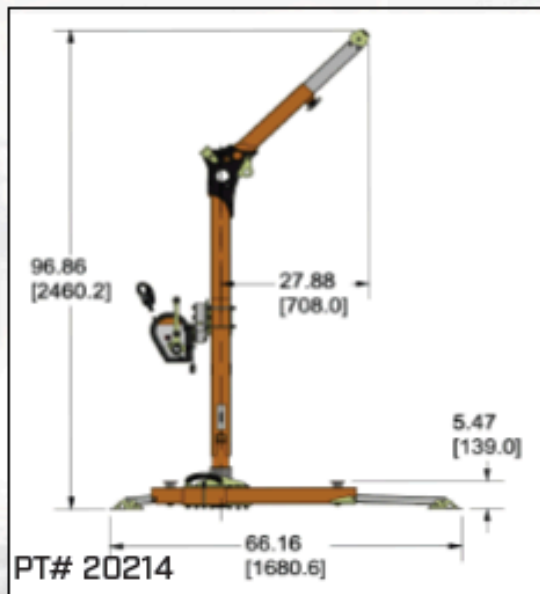

Part #	Model	Reach	Height	Winch/SRL Mount	Weight	Price
30104	Pro-3 Davit, Upper Mast	19.50' (50cm) to 29.00" (74cm)	46" (117cm) to 55.75" (142cm)	Rear/Front	21lbs (9.5kgs)	
30105	Pro-3 Davit, Upper Mast		58" (147cm) to 66.75" (170cm)	Rear/Front	25lbs (11.4kgs)	
30106	Pro-3 Davit		76.5" (194cm) to 85.5" (217cm)	Rear/Front	31lbs (14.1kgs)	
30107	Pro-3 Davit (Base choice restricted)		99.75" (253cm) to 108.5" (275cm)	Rear/Front	32lbs (14.2kgs)	
30108	Pro-3 Davit, Lower Mast	-	40" (102cm)	-	12lbs (5.4cm)	
30109	Pro-3 Davit, Lower Mast	-	52" (132cm)	-	16lbs (7.3kgs)	
30178	Anchor Points for Pro-3 Davit	-	-	-	0.45lbs (0.02kgs)	
30175	Single Re-Direct Pulley	-	-	-	1.12lbs(0.51kgs)	
60141	Structure Bracket (Tuff-Klik)	-	-	-	75lbs (3.4kgs)	
60553	Structure Bracket (for polymer devices)	-	-	-		

Analog Davits

Part #	Description	Reach	Height	Winch Mount	Weight	Price
50048	Analog Davit w/ adjustable cable offset	73" (185cm)	112" (284cm)	Rear/Anchor	105 lbs (47.6kgs)	
50174	Analog Davit	73" (185cm)	112" (284cm)	Rear/Anchor	100 lbs (45.5kgs)	
30557	Analog Davit	48" (122cm)	88" (219cm)	Rear/Anchor	70 lbs (31.8kgs)	
60294	Structure Bracket (Tuff-Klik)	-	-	-	8.2 lbs (3.7kgs)	
60571	Structure Bracket (for polymer devices)	-	-	-	3.6 lbs (1.7kgs)	