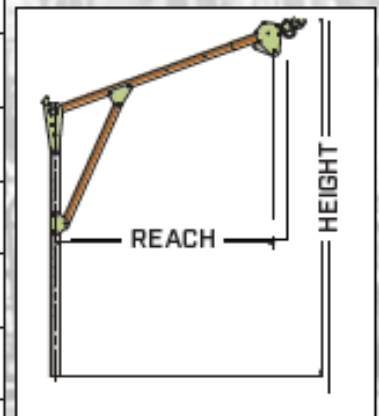

Part #	Model	Reach	Height	Winch/SRL Mount	Weight	Price
30104	Pro-3 Davit, Upper Mast	19.50' (50cm) to 29.00" (74cm)	46" (117cm) to 55.75" (142cm)	Rear/Front	21lbs (9.5kgs)	
30105	Pro-3 Davit, Upper Mast		58" (147cm) to 66.75" (170cm)	Rear/Front	25lbs (11.4kgs)	
30106	Pro-3 Davit		76.5" (194cm) to 85.5" (217cm)	Rear/Front	31lbs (14.1kgs)	
30107	Pro-3 Davit (Base choice restricted)		99.75" (253cm) to 108.5" (275cm)	Rear/Front	32lbs (14.2kgs)	
30108	Pro-3 Davit, Lower Mast	-	40" (102cm)	-	12lbs (5.4cm)	
30109	Pro-3 Davit, Lower Mast	-	52" (132cm)	-	16lbs (7.3kgs)	
30178	Anchor Points for Pro-3 Davit	-	-	-	0.45lbs (0.02kgs)	
30175	Single Re-Direct Pulley	-	-	-	1.12lbs(0.51kgs)	
60141	Structure Bracket (Tuff-Klik)	-	-	-	75lbs (3.4kgs)	
60553	Structure Bracket (for polymer devices)	-	-	-		

Analog Davits

Part #	Description	Reach	Height	Winch Mount	Weight	Price
50048	Analog Davit w/ adjustable cable offset	73" (185cm)	112" (284cm)	Rear/Anchor	105 lbs (47.6kgs)	
50174	Analog Davit	73" (185cm)	112" (284cm)	Rear/Anchor	100 lbs (45.5kgs)	
30557	Analog Davit	48" (122cm)	88" (219cm)	Rear/Anchor	70 lbs (31.8kgs)	
60294	Structure Bracket (Tuff-Klik)	-	-	-	8.2 lbs (3.7kgs)	
60571	Structure Bracket (for polymer devices)	-	-	-	3.6 lbs (1.7kgs)	