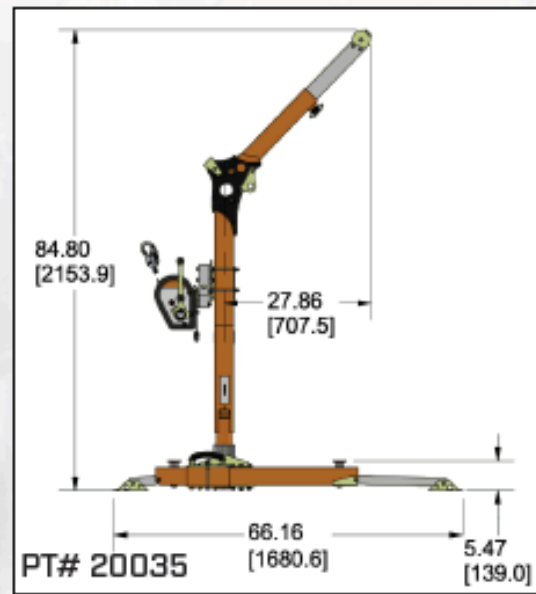

Part #	Model	Reach	Height	Winch/SRL Mount	Weight	Price
30104	Pro-3 Davit, Upper Mast	19.50' (50cm) to 29.00" (74cm)	46" (117cm) to 55.75" (142cm)	Rear/Front	21lbs (9.5kgs)	
30105	Pro-3 Davit, Upper Mast		58" (147cm) to 66.75" (170cm)	Rear/Front	25lbs (11.4kgs)	
30106	Pro-3 Davit		76.5" (194cm) to 85.5" (217cm)	Rear/Front	31lbs (14.1kgs)	
30107	Pro-3 Davit (Base choice restricted)		99.75" (253cm) to 108.5" (275cm)	Rear/Front	32lbs (14.2kgs)	
30108	Pro-3 Davit, Lower Mast	-	40" (102cm)	-	12lbs (5.4cm)	
30109	Pro-3 Davit, Lower Mast	-	52" (132cm)	-	16lbs (7.3kgs)	
30178	Anchor Points for Pro-3 Davit	-	-	-	0.45lbs (0.02kgs)	
30175	Single Re-Direct Pulley	-	-	-	1.12lbs(0.51kgs)	
60141	Structure Bracket (Tuff-Klik)	-	-	-	75lbs (3.4kgs)	
60553	Structure Bracket (for polymer devices)	-	-	-		

Analog Davits

Part #	Description	Reach	Height	Winch Mount	Weight	Price
50048	Analog Davit w/ adjustable cable offset	73" (185cm)	112" (284cm)	Rear/Anchor	105 lbs (47.6kgs)	
50174	Analog Davit	73" (185cm)	112" (284cm)	Rear/Anchor	100 lbs (45.5kgs)	
30557	Analog Davit	48" (122cm)	88" (219cm)	Rear/Anchor	70 lbs (31.8kgs)	
60294	Structure Bracket (Tuff-Klik)	-	-	-	8.2 lbs (3.7kgs)	
60571	Structure Bracket (for polymer devices)	-	-	-	3.6 lbs (1.7kgs)	