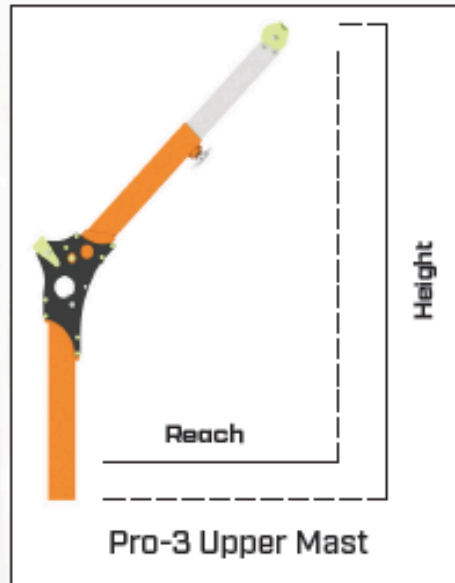

Pro-3 Series davits have a unique modular design that allows the davit to be light weight, yet high in strength. Designed with an integrated, easy to set fall brake system and the ability to mount mechanical devices front and rear.

Part #	Model	Reach	Height	Winch/SRL Mount	Weight	Price
30104	Pro-3 Davit, Upper Mast	19.50' (50cm) to 29.00" (74cm)	46" (117cm) to 55.75" (142cm)	Rear/Front	21lbs (9.5kgs)	
30105	Pro-3 Davit, Upper Mast		58" (147cm) to 66.75" (170cm)	Rear/Front	25lbs (11.4kgs)	
30106	Pro-3 Davit		76.5" (194cm) to 85.5" (217cm)	Rear/Front	31lbs (14.1kgs)	
30107	Pro-3 Davit (Base choice restricted)		99.75" (253cm) to 108.5" (275cm)	Rear/Front	32lbs (14.2kgs)	
30108	Pro-3 Davit, Lower Mast	-	40" (102cm)	-	12lbs (5.4cm)	
30109	Pro-3 Davit, Lower Mast	-	52" (132cm)	-	16lbs (7.3kgs)	
30178	Anchor Points for Pro-3 Davit	-	-	-	0.45lbs (0.02kgs)	
30175	Single Re-Direct Pulley	-	-	-	1.12lbs(0.51kgs)	
60141	Structure Bracket (Tuff-Klik)	-	-	-	75lbs (3.4kgs)	
60553	Structure Bracket (for polymer devices)	-	-	-		

Analog Davits

Part #	Description	Reach	Height	Winch Mount	Weight	Price
50048	Analog Davit w/ adjustable cable offset	73" (185cm)	112" (284cm)	Rear/Anchor	105 lbs (47.6kgs)	
50174	Analog Davit	73" (185cm)	112" (284cm)	Rear/Anchor	100 lbs (45.5kgs)	
30557	Analog Davit	48" (122cm)	88" (219cm)	Rear/Anchor	70 lbs (31.8kgs)	
60294	Structure Bracket (Tuff-Klik)	-	-	-	8.2 lbs (3.7kgs)	
60571	Structure Bracket (for polymer devices)	-	-	-	3.6 lbs (1.7kgs)	