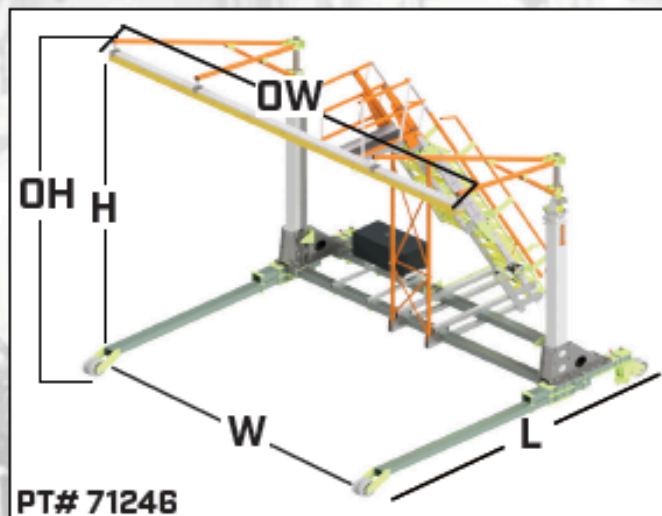

## A-Frame

The A-Frame systems roll over equipment/structures requiring access to provide ground-up fall protection for your elevated work activities. Custom A-Frame sizes available upon request.

Part #	Model	W	H	OH	L	OW	Wheels	Price
70777	A-Frame, 19W-23H-1R-1A-RM	234"	275"	285"	196"	250"	Rubber Mold-On	
70778	A-Frame, 17W-20H-2R-2A-RM	206"	312" or 239"	324" or 251"	196"	230"	Rubber Mold-On	
70787	A-Frame, 20W-23H-2R-2A-RM	240"	276"	286"	196"	263"	Rubber Mold-On	
<b>Packages:</b>								
71011	A-Frame w/ Work Position Assembly, 10L-10H-2R-2A-RM	120"	121"	144"	152"	171"	Rubber Mold-On	
71013	A-Frame w/ Winch Adjustable Mast 10/15H-25W-2R-2A-RM	300"	171"	124" - 164"	144"	318"	Rubber Mold-On	

## Quad Frame

Quad Frame systems roll over equipment/structures requiring access providing ground up fall protection for your elevated work activities. Custom Quad-Frame sizes available upon request.

Part #	Model	W	H	OH	L	OW	Wheels	Price
70631	Quad-Frame, 13W-19L-14H-2R-2A-RM	134"	167"	158"	241"	136"	Rubber Mold-On	
70763	Quad-Frame, 13W-27L-14H-2R-2A-RM	134"	158"	168"	345"	157"	Rubber Mold-On	
70779	Quad-Frame, 19W-27L-20H-2R-2A-RM	206"	239" or 312"	255" or 326"	341"	230"	Rubber Molden	

## C-Frame

Part #	Model	W	H	OH	L	OW	Wheels	Price
71296	C-Frame, 15W - 12 to 21H	180"	145" - 256"	166" - 277"	201"	240"	Rubber Mold-On	
71246	C-Frame, 15W - 17 to 30H w/ adjustable access stairs	180"	213" - 366"	226" - 384"	201"	240"	Rubber Mold-On	