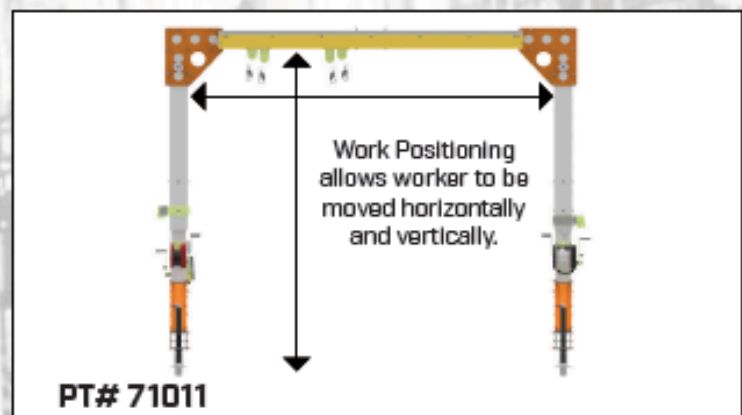

## A-Frame

The A-Frame systems roll over equipment/structures requiring access to provide ground-up fall protection for your elevated work activities. Custom A-Frame sizes available upon request.

Part #	Model	W	H	OH	L	OW	Wheels	Price
70777	A-Frame, 19W-23H-1R-1A-RM	234"	275"	285"	196"	250"	Rubber Mold-On	
70778	A-Frame, 17W-20H-2R-2A-RM	206"	312" or 239"	324" or 251"	196"	230"	Rubber Mold-On	
70787	A-Frame, 20W-23H-2R-2A-RM	240"	276"	286"	196"	263"	Rubber Mold-On	
<b>Packages:</b>								
71011	A-Frame w/ Work Position Assembly, 10L-10H-2R-2A-RM	120"	121"	144"	152"	171"	Rubber Mold-On	
71013	A-Frame w/ Winch Adjustable Mast 10/15H-25W-2R-2A-RM	300"	171"	124" - 164"	144"	318"	Rubber Mold-On	

## Quad Frame

Quad Frame systems roll over equipment/structures requiring access providing ground up fall protection for your elevated work activities. Custom Quad-Frame sizes available upon request.

Part #	Model	W	H	OH	L	OW	Wheels	Price
70631	Quad-Frame, 13W-19L-14H-2R-2A-RM	134"	167"	158"	241"	136"	Rubber Mold-On	
70763	Quad-Frame, 13W-27L-14H-2R-2A-RM	134"	158"	168"	345"	157"	Rubber Mold-On	
70779	Quad-Frame, 19W-27L-20H-2R-2A-RM	206"	239" or 312"	255" or 326"	341"	230"	Rubber Molden	

## C-Frame

Part #	Model	W	H	OH	L	OW	Wheels	Price
71296	C-Frame, 15W - 12 to 21H	180"	145" - 256"	166" - 277"	201"	240"	Rubber Mold-On	
71246	C-Frame, 15W - 17 to 30H w/ adjustable access stairs	180"	213" - 366"	226" - 384"	201"	240"	Rubber Mold-On	