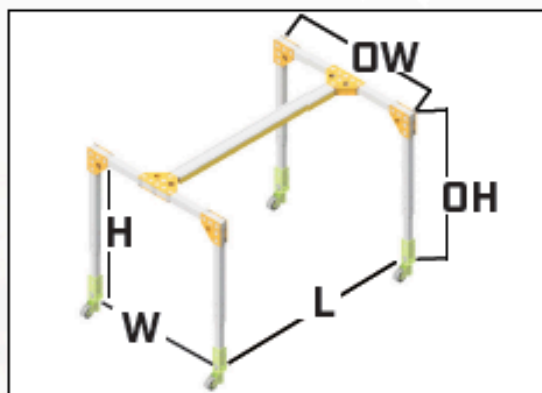

## A-Frame

The A-Frame systems roll over equipment/structures requiring access to provide ground-up fall protection for your elevated work activities. Custom A-Frame sizes available upon request.

Part #	Model	W	H	OH	L	OW	Wheels	Price
70777	A-Frame, 19W-23H-1R-1A-RM	234"	275"	285"	196"	250"	Rubber Mold-On	
70778	A-Frame, 17W-20H-2R-2A-RM	206"	312" or 239"	324" or 251"	196"	230"	Rubber Mold-On	
70787	A-Frame, 20W-23H-2R-2A-RM	240"	276"	286"	196"	263"	Rubber Mold-On	
<b>Packages:</b>								
71011	A-Frame w/ Work Position Assembly, 10L-10H-2R-2A-RM	120"	121"	144"	152"	171"	Rubber Mold-On	
71013	A-Frame w/ Winch Adjustable Mast 10/15H-25W-2R-2A-RM	300"	171"	124" - 164"	144"	318"	Rubber Mold-On	

## Quad Frame

Quad Frame systems roll over equipment/structures requiring access providing ground up fall protection for your elevated work activities. Custom Quad-Frame sizes available upon request.

Part #	Model	W	H	OH	L	OW	Wheels	Price
70631	Quad-Frame, 13W-19L-14H-2R-2A-RM	134"	167"	158"	241"	136"	Rubber Mold-On	
70763	Quad-Frame, 13W-27L-14H-2R-2A-RM	134"	158"	168"	345"	157"	Rubber Mold-On	
70779	Quad-Frame, 19W-27L-20H-2R-2A-RM	206"	239" or 312"	255" or 326"	341"	230"	Rubber Molden	

## C-Frame

Part #	Model	W	H	OH	L	OW	Wheels	Price
71296	C-Frame, 15W - 12 to 21H	180"	145" - 256"	166" - 277"	201"	240"	Rubber Mold-On	
71246	C-Frame, 15W - 17 to 30H w/ adjustable access stairs	180"	213" - 366"	226" - 384"	201"	240"	Rubber Mold-On	