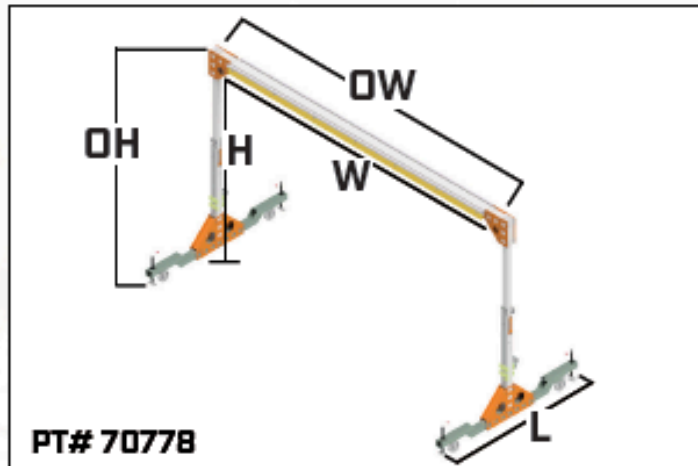

## A-Frame

The A-Frame systems roll over equipment/structures requiring access to provide ground-up fall protection for your elevated work activities. Custom A-Frame sizes available upon request.

Part #	Model	W	H	OH	L	OW	Wheels	Price
70777	A-Frame, 19W-23H-1R-1A-RM	234"	275"	285"	196"	250"	Rubber Mold-On	
70778	A-Frame, 17W-20H-2R-2A-RM	206"	312" or 239"	324" or 251"	196"	230"	Rubber Mold-On	
70787	A-Frame, 20W-23H-2R-2A-RM	240"	276"	286"	196"	263"	Rubber Mold-On	
<b>Packages:</b>								
71011	A-Frame w/ Work Position Assembly, 10L-10H-2R-2A-RM	120"	121"	144"	152"	171"	Rubber Mold-On	
71013	A-Frame w/ Winch Adjustable Mast 10/15H-25W-2R-2A-RM	300"	171"	124" - 164"	144"	318"	Rubber Mold-On	

## Quad Frame

Quad Frame systems roll over equipment/structures requiring access providing ground up fall protection for your elevated work activities. Custom Quad-Frame sizes available upon request.

Part #	Model	W	H	OH	L	OW	Wheels	Price
70631	Quad-Frame, 13W-19L-14H-2R-2A-RM	134"	167"	158"	241"	136"	Rubber Mold-On	
70763	Quad-Frame, 13W-27L-14H-2R-2A-RM	134"	158"	168"	345"	157"	Rubber Mold-On	
70779	Quad-Frame, 19W-27L-20H-2R-2A-RM	206"	239" or 312"	255" or 326"	341"	230"	Rubber Molden	

## C-Frame

Part #	Model	W	H	OH	L	OW	Wheels	Price
71296	C-Frame, 15W - 12 to 21H	180"	145" - 256"	166" - 277"	201"	240"	Rubber Mold-On	
71246	C-Frame, 15W - 17 to 30H w/ adjustable access stairs	180"	213" - 366"	226" - 384"	201"	240"	Rubber Mold-On	