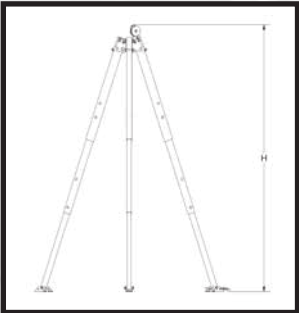

Other manufacturer brackets available. Please call us for more information.

Best Hoist Pro Series Tripods

Part #	Model	Maximum Height	Collapsed Height	Weight (Lbs/Kgs)	Price
30013	Pro-1 Tripod, 7 ft 2 Stage (w/ One pulley and chain)	89" (2.26m)	59" (1.49m)	32.0 / 14.5	
30012	Pro-2 Tripod, 7 ft 3 Stage (w/ One pulley and chain)	89" (2.26m)	48" (1.22m)	36.5 / 16.6	
30014	Pro-3 Tripod, 10 ft 3 Stage (w/ One pulley and chain)	119" (3.02m)	61" (1.55m)	43.5 / 19.8	
20008	Pro-4 Tripod Rescue, 10 ft 3 Stage (w/ Rescue Base)	119" (3.02m)	61" (1.55m)	82.0 / 37.3	

Pro-1, 7 ft-2 Stage

Part#	Model	Max. Height	Collapsed Height	Weight	Price
30013	Pro-1, 7ft 2 Stg (w/One pulley & Chain)	89" (2.26m)	59" (1.49m)	32lbs (14.5kgs)	

Package #	Package Contains	Winch #	SRL #	SRL Bracket #	#2 Structure Bracket	Pulley #	Weight	Price
20016	Tripod w/ winch & winch bracket	60217	—	—	60101 (1)	—	65.7lbs (30.0kgs)	
20017	Tripod w/ winch, winch bracket, SRL-R, SRL bracket & pulley	60217	60057	60154	60101 (2)	30198	93.5lbs (42.2kgs)	
20018	Tripod w/ SRL-R & SRL bracket	—	60057	60154	60101 (1)	—	59.9lbs (27.2kgs)	
20019	Tripod w/ hanging SRL-R	—	60057	60035	—	—	55.0lbs (25.0kgs)	
20020	Tripod w/ winch, winch bracket & hanging SRL-R	60217	60057	60035	60101 (1)	—	88.7lbs (40.3kgs)	

Pro-2, 7 ft-3 Stage

Part#	Model	Max. Height	Collapsed Height	Weight	Price
30012	Pro-2, 7ft 3 Stg (w/One pulley & Chain)	89" (2.26m)	48" (1.22m)	36.5lbs (16.6kgs)	

Package #	Package Contains	Winch #	SRL #	SRL Bracket #	#3 Structure Bracket	Pulley #	Weight	Price
20004	Tripod w/ winch & winch bracket	60217	—	—	60102 (1)	—	70.2lbs (32.0kgs)	
20021	Tripod w/ winch, winch bracket, SRL-R, SRL bracket & pulley	60217	60057	60154	60102 (2)	30173	98.0lbs (44.5kgs)	
20022	Tripod w/ SRL-R & SRL bracket	—	60057	60154	60102 (1)	—	64.4lbs (29.4kgs)	
20023	Tripod w/ hanging SRL-R	—	60057	60035	—	—	59.5lbs (27.1kgs)	
20024	Tripod w/ winch, winch bracket & hanging SRL-R	60217	60057	60035	60102 (1)	—	93.2lbs (42.4kgs)	