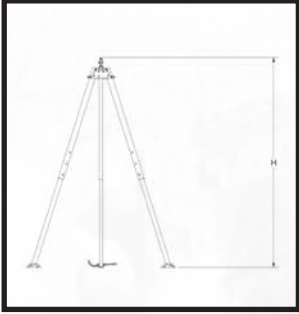

Other manufacturer brackets available. Please call us for more information.

Best Hoist Pro Series Tripods

Part #	Model	Maximum Height	Collapsed Height	Weight (Lbs/Kgs)	Price
30013	Pro-1 Tripod, 7 ft 2 Stage (w/ One pulley and chain)	89" (2.26m)	59" (1.49m)	32.0 / 14.5	
30012	Pro-2 Tripod, 7 ft 3 Stage (w/ One pulley and chain)	89" (2.26m)	48" (1.22m)	36.5 / 16.6	
30014	Pro-3 Tripod, 10 ft 3 Stage (w/ One pulley and chain)	119" (3.02m)	61" (1.55m)	43.5 / 19.8	
20008	Pro-4 Tripod Rescue, 10 ft 3 Stage (w/ Rescue Base)	119" (3.02m)	61" (1.55m)	82.0 / 37.3	

Pro-1, 7 ft-2 Stage

Part#	Model	Max. Height	Collapsed Height	Weight	Price
30013	Pro-1, 7ft 2 Stg (w/One pulley & Chain)	89" (2.26m)	59" (1.49m)	32lbs (14.5kgs)	

Package #	Package Contains	Winch #	SRL #	SRL Bracket #	#2 Structure Bracket	Pulley #	Weight	Price
20016	Tripod w/ winch & winch bracket	60217	—	—	60101 (1)	—	65.7lbs (30.0kgs)	
20017	Tripod w/ winch, winch bracket, SRL-R, SRL bracket & pulley	60217	60057	60154	60101 (2)	30198	93.5lbs (42.2kgs)	
20018	Tripod w/ SRL-R & SRL bracket	—	60057	60154	60101 (1)	—	59.9lbs (27.2kgs)	
20019	Tripod w/ hanging SRL-R	—	60057	60035	—	—	55.0lbs (25.0kgs)	
20020	Tripod w/ winch, winch bracket & hanging SRL-R	60217	60057	60035	60101 (1)	—	88.7lbs (40.3kgs)	

Pro-2, 7 ft-3 Stage

Part#	Model	Max. Height	Collapsed Height	Weight	Price
30012	Pro-2, 7ft 3 Stg (w/One pulley & Chain)	89" (2.26m)	48" (1.22m)	36.5lbs (16.6kgs)	

Package #	Package Contains	Winch #	SRL #	SRL Bracket #	#3 Structure Bracket	Pulley #	Weight	Price
20004	Tripod w/ winch & winch bracket	60217	—	—	60102 (1)	—	70.2lbs (32.0kgs)	
20021	Tripod w/ winch, winch bracket, SRL-R, SRL bracket & pulley	60217	60057	60154	60102 (2)	30173	98.0lbs (44.5kgs)	
20022	Tripod w/ SRL-R & SRL bracket	—	60057	60154	60102 (1)	—	64.4lbs (29.4kgs)	
20023	Tripod w/ hanging SRL-R	—	60057	60035	—	—	59.5lbs (27.1kgs)	
20024	Tripod w/ winch, winch bracket & hanging SRL-R	60217	60057	60035	60102 (1)	—	93.2lbs (42.4kgs)	