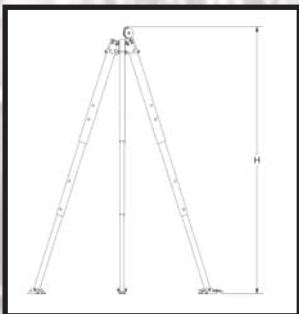

Package #	Package Contains	Winch #	SRL #	SRL Bracket #	#2 Structure Bracket	Pulley #	Weight	Price
20005	Tripod w/ winch & winch bracket	60217	—	—	60101 (1)	—	78.0lbs (35.1kgs)	
20025	Tripod w/ winch, winch bracket, SRL-R, SRL bracket & pulley	60217	60057	60154	60101 (2)	30173	105.0lbs (47.7kgs)	
20026	Tripod w/ SRL-R & SRL bracket	—	60057	60154	60101 (1)	—	71.2lbs (32.5kgs)	
20027	Tripod w/ hanging SRL-R	—	60057	60035	—	—	66.5lbs (30.3kgs)	
20028	Tripod w/ winch, winch bracket & hanging SRL-R	60217	60057	60035	60101 (1)	—	101.0lbs (45.6kgs)